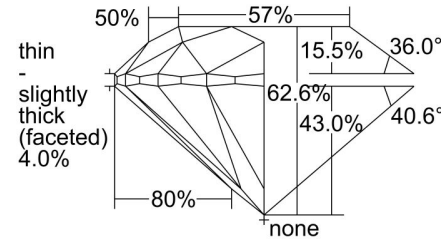

GIA NATURAL DIAMOND GRADING REPORT

November 17, 2021
 GIA Report Number 2376434784
 Shape and Cutting Style Round Brilliant
 Measurements 6.47 - 6.50 x 4.06 mm

GRADING RESULTS

Carat Weight 1.07 carat
 Color Grade D
 Clarity Grade VVS1
 Cut Grade Excellent

ADDITIONAL GRADING INFORMATION

Polish Excellent
 Symmetry Excellent
 Fluorescence None
 Inscription(s): GIA 2376434784

PROPORTIONS

Profile to actual proportions

CLARITY CHARACTERISTICS

KEY TO SYMBOLS*

- Pinpoint
- ☉ Cloud

* Red symbols denote internal characteristics (inclusions). Green or black symbols denote external characteristics (blemishes). Diagram is an approximate representation of the diamond, and symbols shown indicate type, position, and approximate size of clarity characteristics. All clarity characteristics may not be shown. Details of finish are not shown.