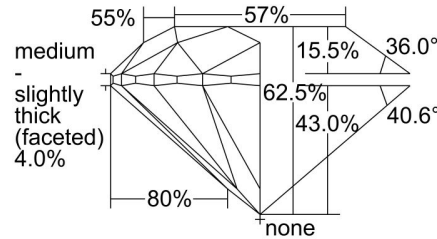

GIA NATURAL DIAMOND GRADING REPORT

December 23, 2019  
 GIA Report Number ..... 3345374559  
 Shape and Cutting Style ..... Round Brilliant  
 Measurements ..... 7.29 - 7.34 x 4.57 mm

GRADING RESULTS

Carat Weight ..... 1.53 carat  
 Color Grade ..... E  
 Clarity Grade ..... VVS2  
 Cut Grade ..... Excellent

Profile to actual proportions

CLARITY CHARACTERISTICS

KEY TO SYMBOLS\*

-  Cloud
-  Needle
-  Pinpoint
-  Feather

\* Red symbols denote internal characteristics (inclusions). Green or black symbols denote external characteristics (blemishes). Diagram is an approximate representation of the diamond, and symbols shown indicate type, position, and approximate size of clarity characteristics. All clarity characteristics may not be shown. Details of finish are not shown.