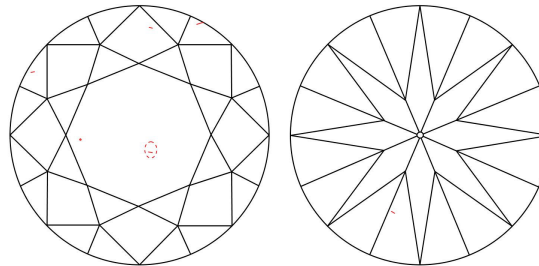

GIA NATURAL DIAMOND GRADING REPORT

December 23, 2019  
 GIA Report Number ..... 3345374559  
 Shape and Cutting Style ..... Round Brilliant  
 Measurements ..... 7.29 - 7.34 x 4.57 mm

GRADING RESULTS

Carat Weight ..... 1.53 carat  
 Color Grade ..... E  
 Clarity Grade ..... VVS2  
 Cut Grade ..... Excellent

Profile to actual proportions

CLARITY CHARACTERISTICS

KEY TO SYMBOLS\*

-  Cloud
-  Needle
-  Pinpoint
-  Feather

\* Red symbols denote internal characteristics (inclusions). Green or black symbols denote external characteristics (blemishes). Diagram is an approximate representation of the diamond, and symbols shown indicate type, position, and approximate size of clarity characteristics. All clarity characteristics may not be shown. Details of finish are not shown.