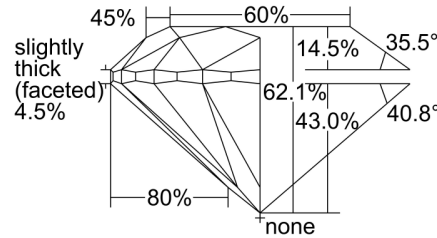

GIA NATURAL DIAMOND GRADING REPORT

October 14, 2019
GIA Report Number 5333870071
Shape and Cutting Style ..... Round Brilliant
Measurements ..... 6.77 - 6.82 x 4.22 mm

GRADING RESULTS

Carat Weight ..... 1.23 carat
Color Grade ..... G
Clarity Grade VVS1
Cut Grade ..... Excellent

ADDITIONAL GRADING INFORMATION

Polish ..... Excellent
Symmetry ..... Excellent
Fluorescence ..... None
Inscription(s): GIA 5333870071

PROPORTIONS

Profile to actual proportions